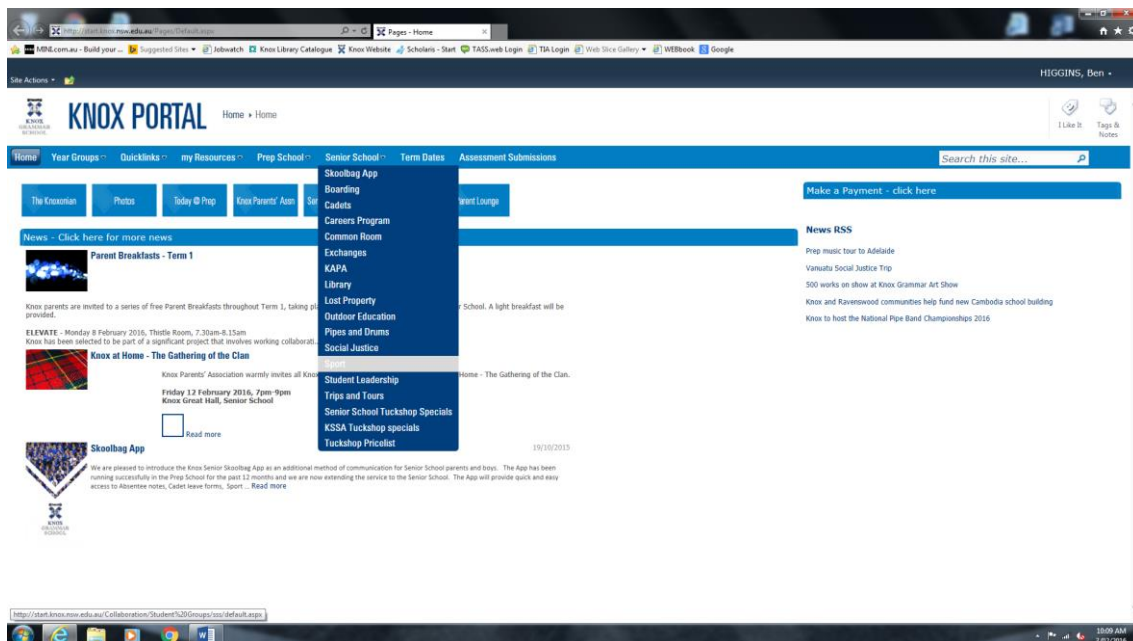

HOW TO FIND OUT WHAT TEAM YOU ARE IN AND WHERE YOU ARE PLAYING

STEP 1

You will need to first get onto the Knox Portal page or scholaris. Click on Senior School > Sport.

STEP 2

Then scroll down on the left hand side of the page to find your sport.

STEP 3

Click on the appropriate Year Group across the top bar. You will then see the team sheet with what team you are in.

STEP 4

Go back to the home page and click on 'Senior Sports Draw'.

FINAL STEP

This will show you the venue and time of your teams match.