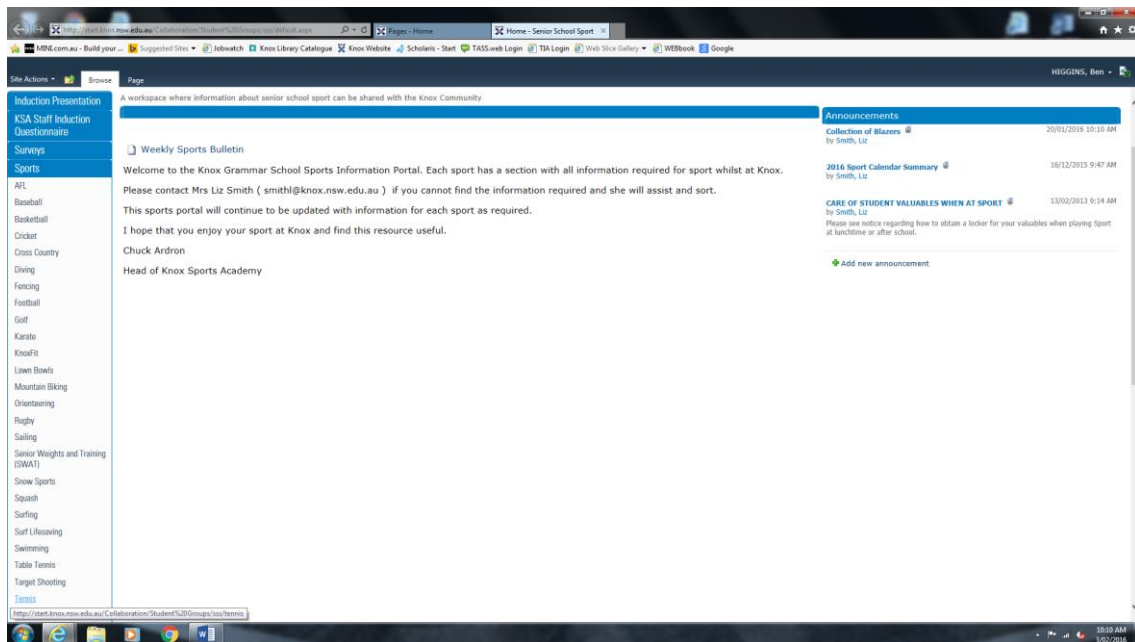

HOW TO FIND OUT WHAT TEAM YOU ARE IN AND WHERE YOU ARE PLAYING

STEP 1

You will need to first get onto the Knox Portal page or scholaris. Click on Senior School > Sport.

STEP 2

Then scroll down on the left hand side of the page to find your sport.

STEP 3

Click on the appropriate Year Group across the top bar. You will then see the team sheet with what team you are in.

STEP 4

Go back to the home page and click on 'Senior Sports Draw'.

FINAL STEP

This will show you the venue and time of your teams match.