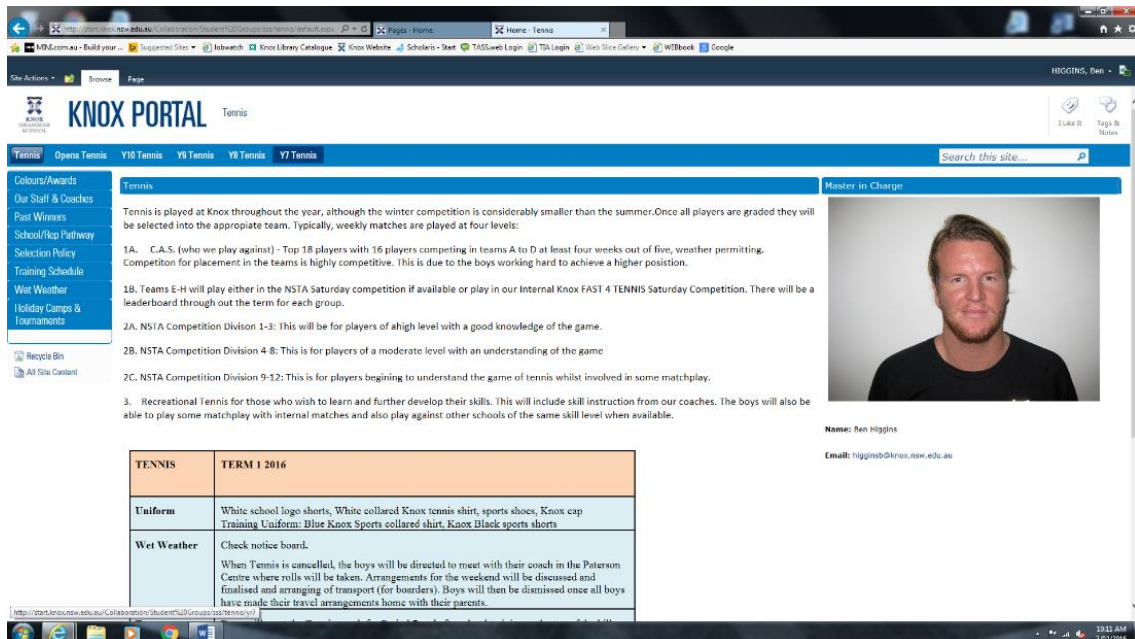

HOW TO FIND OUT WHAT TEAM YOU ARE IN AND WHERE YOU ARE PLAYING

STEP 1

You will need to first get onto the Knox Portal page or scholaris. Click on Senior School > Sport.

STEP 2

Then scroll down on the left hand side of the page to find your sport.

STEP 3

Click on the appropriate Year Group across the top bar. You will then see the team sheet with what team you are in.

STEP 4

Go back to the home page and click on 'Senior Sports Draw'.

FINAL STEP

This will show you the venue and time of your teams match.