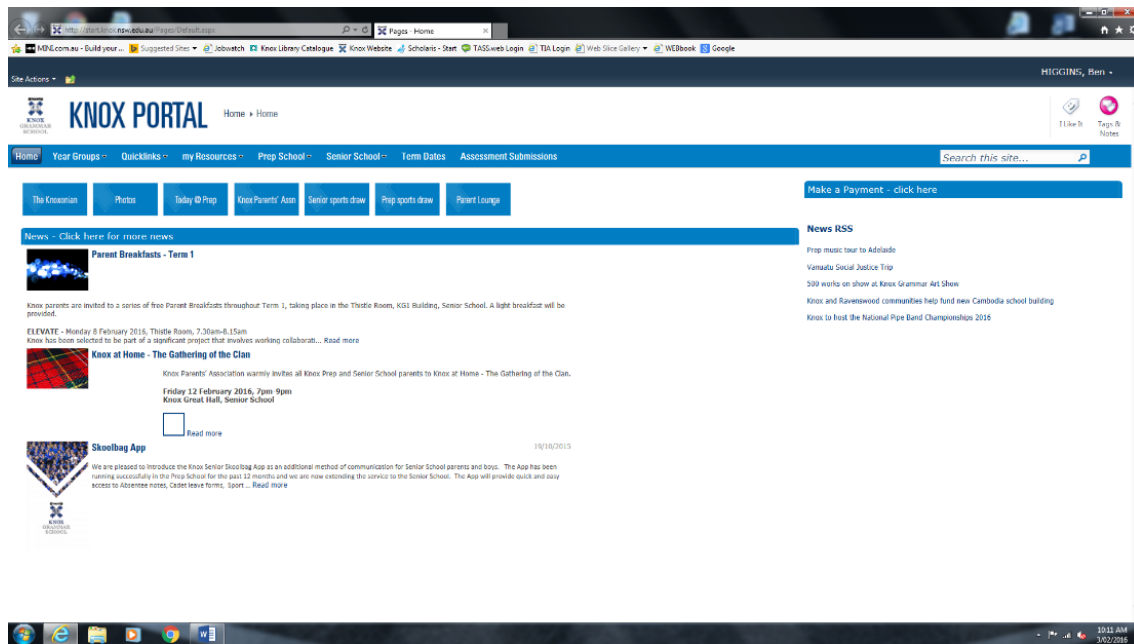

HOW TO FIND OUT WHAT TEAM YOU ARE IN AND WHERE YOU ARE PLAYING

STEP 1

You will need to first get onto the Knox Portal page or scholaris. Click on Senior School > Sport.

STEP 2

Then scroll down on the left hand side of the page to find your sport.

STEP 3

Click on the appropriate Year Group across the top bar. You will then see the team sheet with what team you are in.

STEP 4

Go back to the home page and click on 'Senior Sports Draw'.

FINAL STEP

This will show you the venue and time of your teams match.